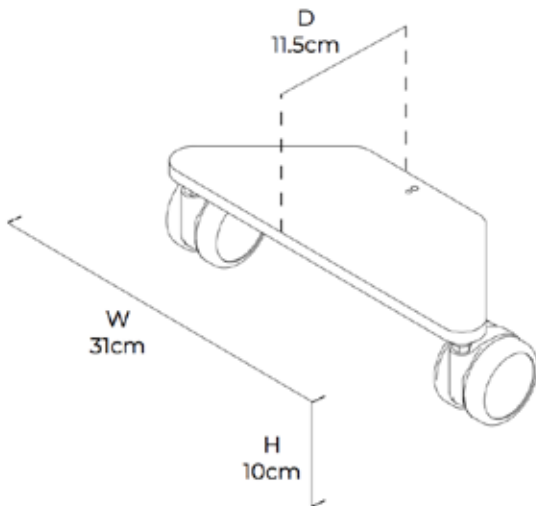

W
14cm

H
1.8m

Base

Closed Screen Top View